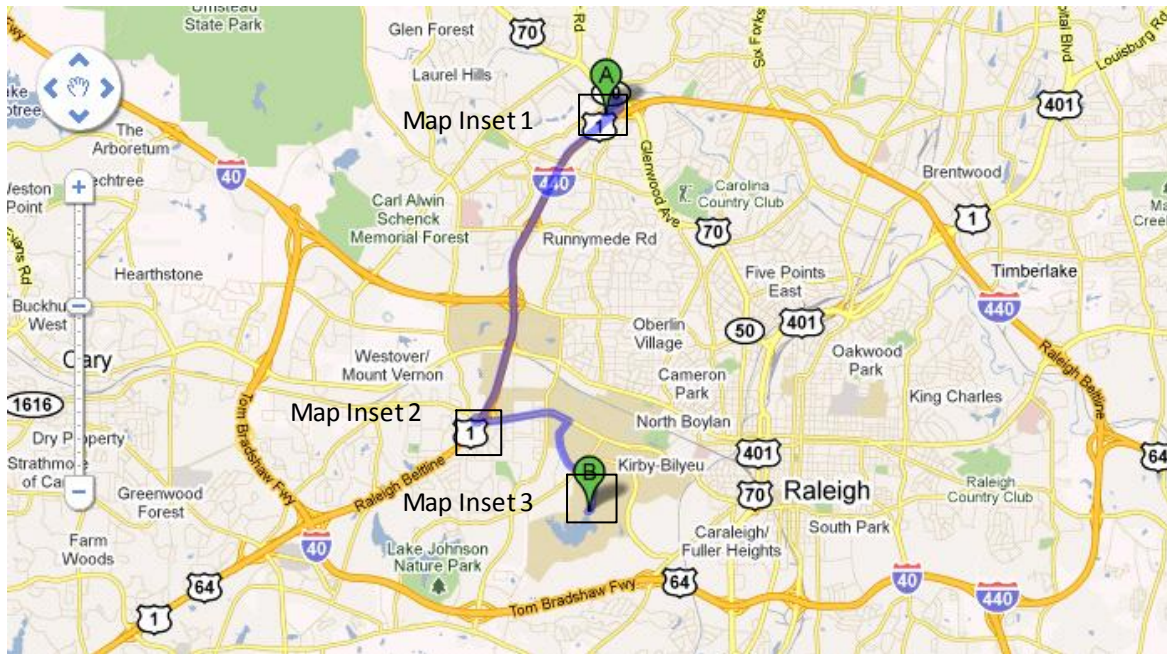

# Directions from Hotel to Parking at NC State College of Textiles

2201 Summit Park Ln, Raleigh, NC 27612

(Fairfield Inn & Suites Raleigh - Crabtree)

1. Head **northeast** on **Summit Park Ln** toward **Arrow Dr** See Map Inset 1  
go 236 ft  
total 236 ft
2. Turn **left** at **Arrow Dr** go 0.2 mi  
total 0.3 mi
3. Turn **right** at **Glenwood Ave** go 207 ft  
total 0.3 mi
4. Take the ramp onto **I-440 S** go 4.2 mi  
total 4.5 mi  
About 4 mins
5. Exit onto **Western Blvd** toward **N C State Univ/Downtown** go 1.2 mi  
total 5.7 mi  
About 3 mins See Map Inset 2
6. Turn **right** at **Varsity Dr** go 0.9 mi  
total 6.6 mi  
About 3 mins
7. Turn **right** at **Main Campus Dr** go 0.3 mi  
total 7.0 mi  
About 1 min
8. Take the 2nd **right** onto **Campus Shore Dr** go 174 ft  
total 7.0 mi  
See Map Inset 3

Campus Shore Dr

MRC Parking Deck for College of Textiles  
North Carolina State University

Map Inset 1

Map Inset 2

Map Inset 3