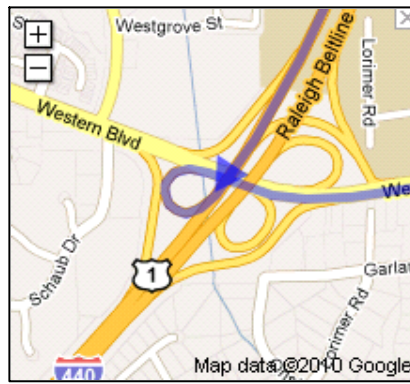

# Directions from Hotel to Parking at NC State College of Textiles

2201 Summit Park Ln, Raleigh, NC 27612

(Fairfield Inn & Suites Raleigh - Crabtree)

1. Head **northeast** on **Summit Park Ln** toward **Arrow Dr** See Map Inset 1  
go 236 ft  
total 236 ft
2. Turn **left** at **Arrow Dr** go 0.2 mi  
total 0.3 mi
3. Turn **right** at **Glenwood Ave** go 207 ft  
total 0.3 mi
4. Take the ramp onto **I-440 S** go 4.2 mi  
total 4.5 mi  
About 4 mins
5. Exit onto **Western Blvd** toward **N C State Univ/Downtown** go 1.2 mi  
total 5.7 mi  
About 3 mins See Map Inset 2
6. Turn **right** at **Varsity Dr** go 0.9 mi  
total 6.6 mi  
About 3 mins
7. Turn **right** at **Main Campus Dr** go 0.3 mi  
total 7.0 mi  
About 1 min
8. Take the 2nd **right** onto **Campus Shore Dr** go 174 ft  
total 7.0 mi  
See Map Inset 3

Campus Shore Dr

MRC Parking Deck for College of Textiles  
North Carolina State University

Map Inset 1

Map Inset 2

Map Inset 3